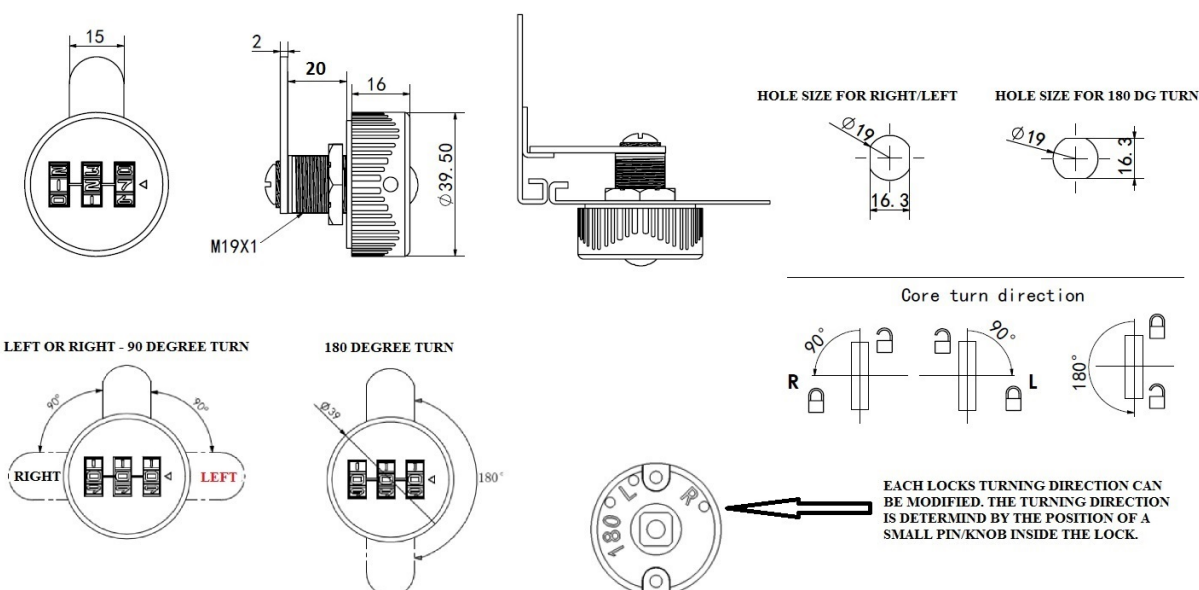

## Description:

Combi. Cam Lock "Jacks", 90DG, LH,  $\varnothing 19 \times 20 \text{mm}$ , CPL, Cam A04

## Item number:

14.08.213-5

Units	Box	Carton	HS Code	Barcode
Pcs.	10	100	8301300000	
				5704866498906

EACH LOCKS TURNING DIRECTION CAN BE MODIFIED. THE TURNING DIRECTION IS DETERMINED BY THE POSITION OF A SMALL PIN/KNOB INSIDE THE LOCK.